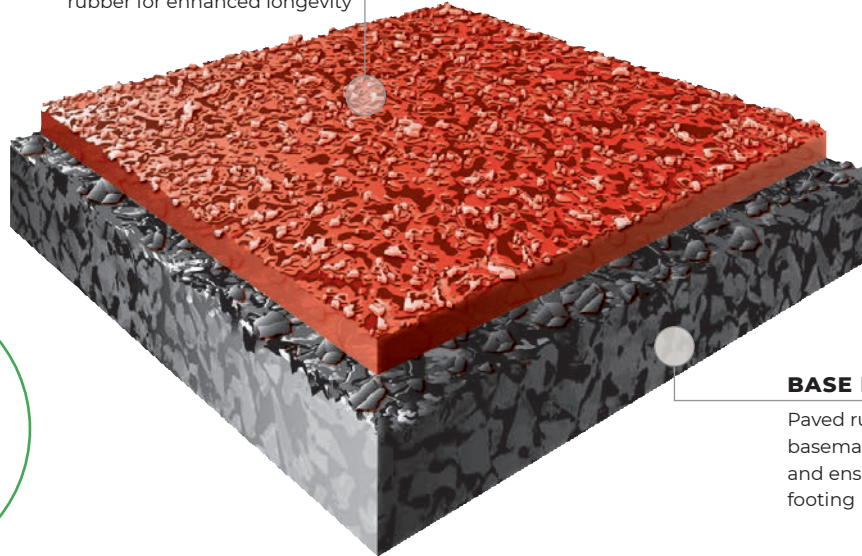

Rekortan[®] BS

THE
WORLD'S
MOST
CERTIFIED
TRACKS

BASE MAT

BUDGET FRIENDLY.
REGIONAL STADIUMS,
SCHOOLS, COMMUNITY
& MULTIPURPOSE.
FORCE REDUCTION.

SMART
ATHLETE PERFORMANCE
DIAGNOSTIC SYSTEM

**GET
SMART**

**THE WORLD'S ONLY
SMART SURFACE.**

Ask for SMART.
Available exclusively from Rekortan.

FOR STADIUMS, COMMUNITIES, SCHOOLS & MULTIPURPOSE

This 13mm permeable, budget conscious system features a paved-in-place base layer and encapsulated wear layer

WEAR LAYER
Textured structural polyurethane binds rubber for enhanced longevity

BASE LAYER

Paved rubber and polyurethane basemat delivers force reduction and ensures planarity for predictable footing

HIGHLIGHTS